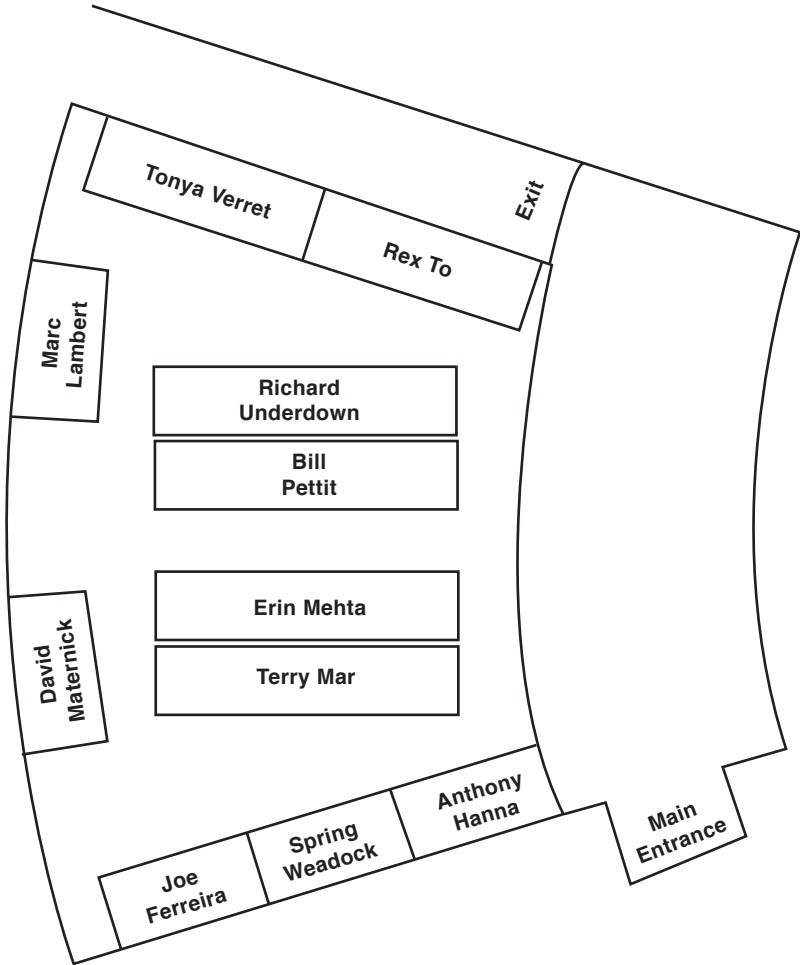

Lorna Pettit | wcsainfo@shaw.ca | 604.220.5804
Anton Bernstein | anton@globalshoe.ca | 604.996.0396

LEVEL TWO

LEVEL THREE

CRYSTAL BALLROOM

LEVEL EIGHT

LEVEL NINE

MICHAEL BLACK • ROOMS 825, 826

A woman with long brown hair, wearing a light blue long-sleeved button-down shirt and a matching light blue mini skirt, is sitting on a set of white, floating steps. She is wearing light blue and white striped wedge sandals. She is smiling and looking off to the right. The background is a plain, light grey wall.