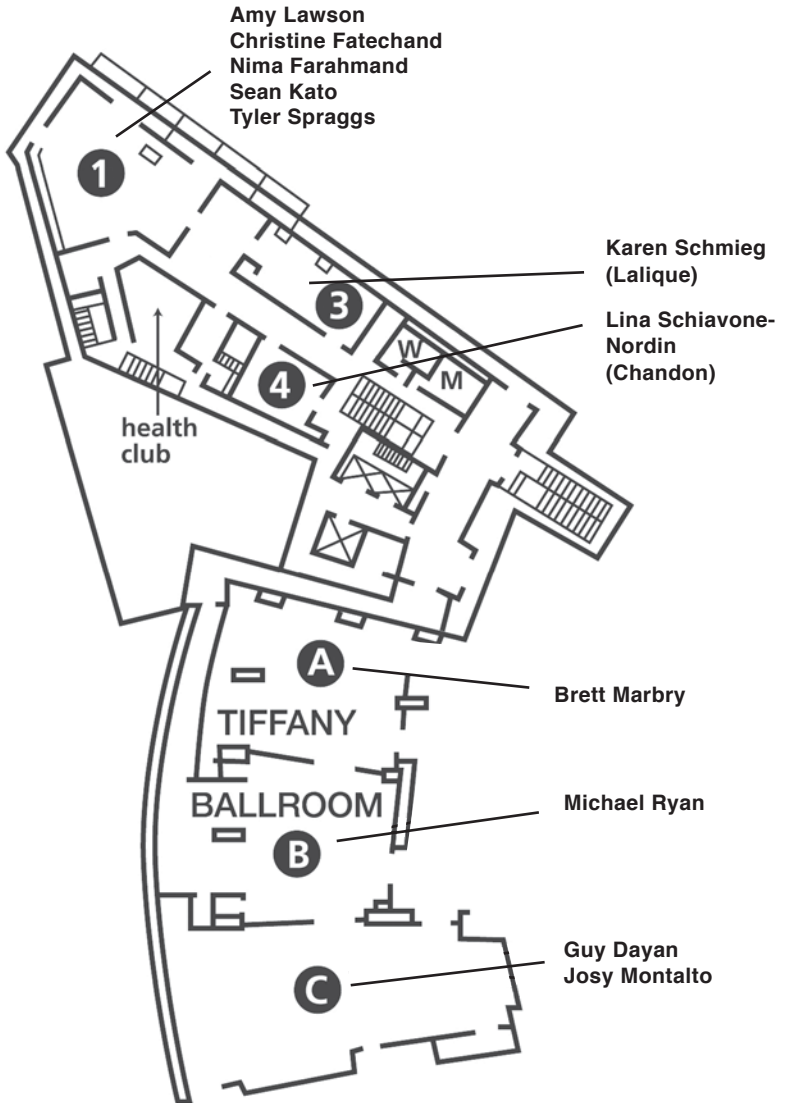

Lorna Pettit | wcsainfo@shaw.ca | 604.220.5804
Anton Bernstein | anton@globalshoe.ca | 604.996.0396

LEVEL TWO

LEVEL THREE

CRYSTAL BALLROOM

LEVEL EIGHT

LEVEL NINE

MICHAEL BLACK • ROOMS 825, 826

A woman with long brown hair, wearing a light blue long-sleeved button-down shirt and a matching light blue mini skirt, is sitting on a set of white, floating steps. She is wearing light blue and white striped wedge sandals. She is smiling and looking off to the right. The background is a plain, light grey wall.