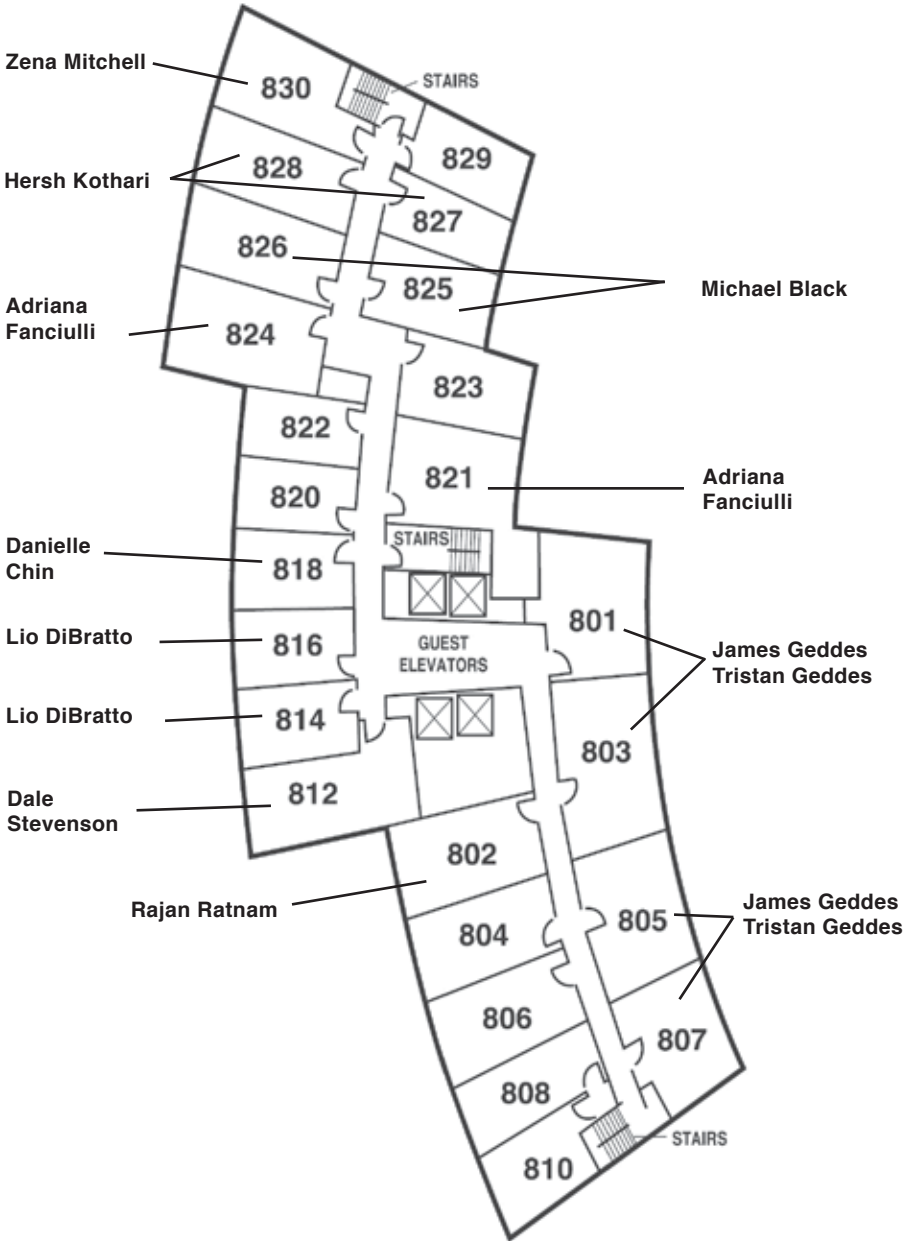

Lorna Pettit | wcsainfo@shaw.ca | 604.220.5804
Anton Bernstein | anton@globalshoe.ca | 604.996.0396

LEVEL TWO

LEVEL THREE

CRYSTAL BALLROOM

LEVEL EIGHT

LEVEL NINE

MICHAEL BLACK • ROOMS 825, 826

A woman with long brown hair, wearing a light blue long-sleeved button-down shirt and a matching light blue mini skirt, is sitting on a set of white, floating steps. She is wearing light blue and white striped wedge sandals. She is smiling and looking off to the right. The background is a plain, light grey wall.