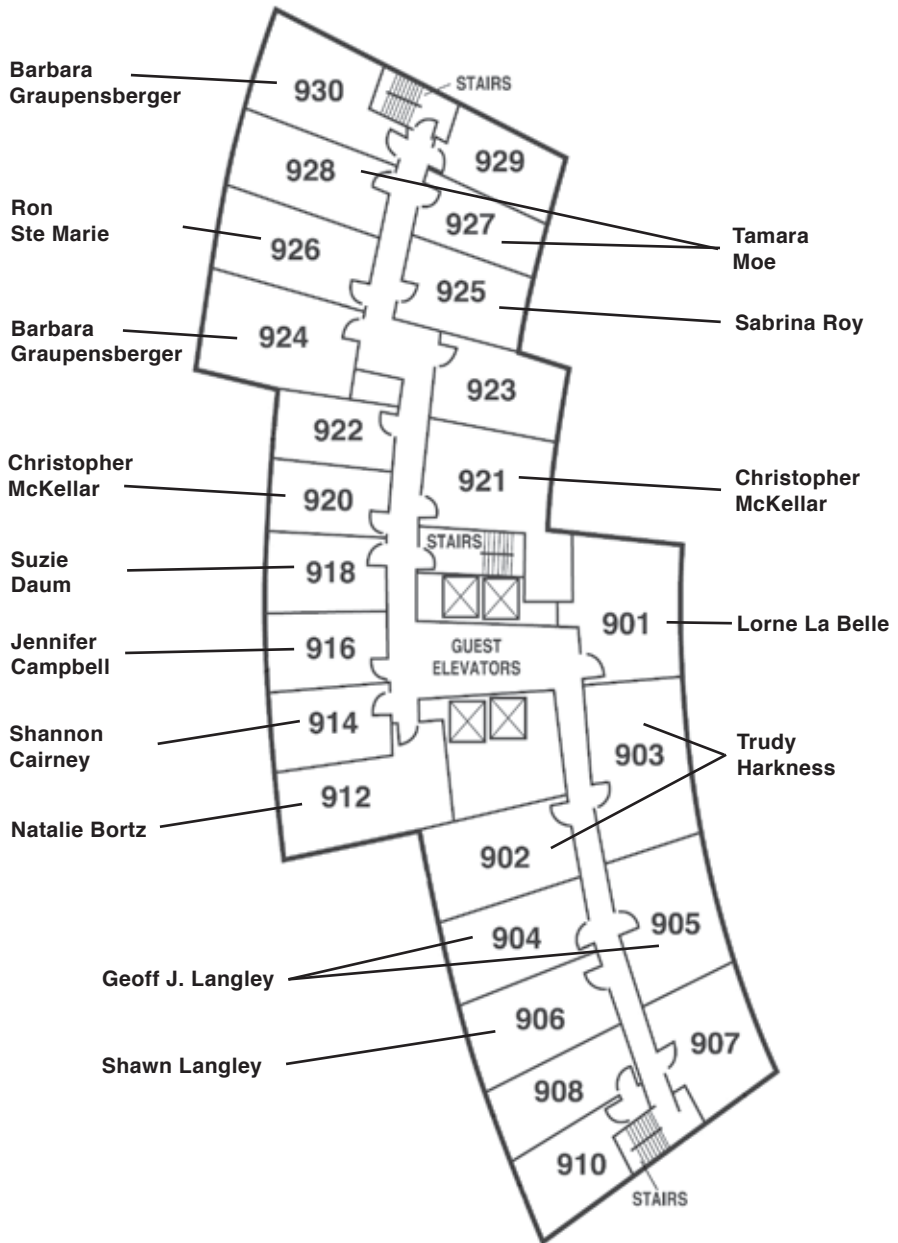

Lorna Pettit | wcsainfo@shaw.ca | 604.220.5804
Anton Bernstein | anton@globalshoe.ca | 604.996.0396

LEVEL TWO

LEVEL THREE

CRYSTAL BALLROOM

LEVEL EIGHT

LEVEL NINE

MICHAEL BLACK • ROOMS 825, 826

A woman with long brown hair, wearing a light blue long-sleeved button-down shirt and a matching light blue mini skirt, is sitting on a set of white, floating steps. She is wearing light blue and white striped wedge sandals. She is smiling and looking off to the right. The background is a plain, light grey wall.