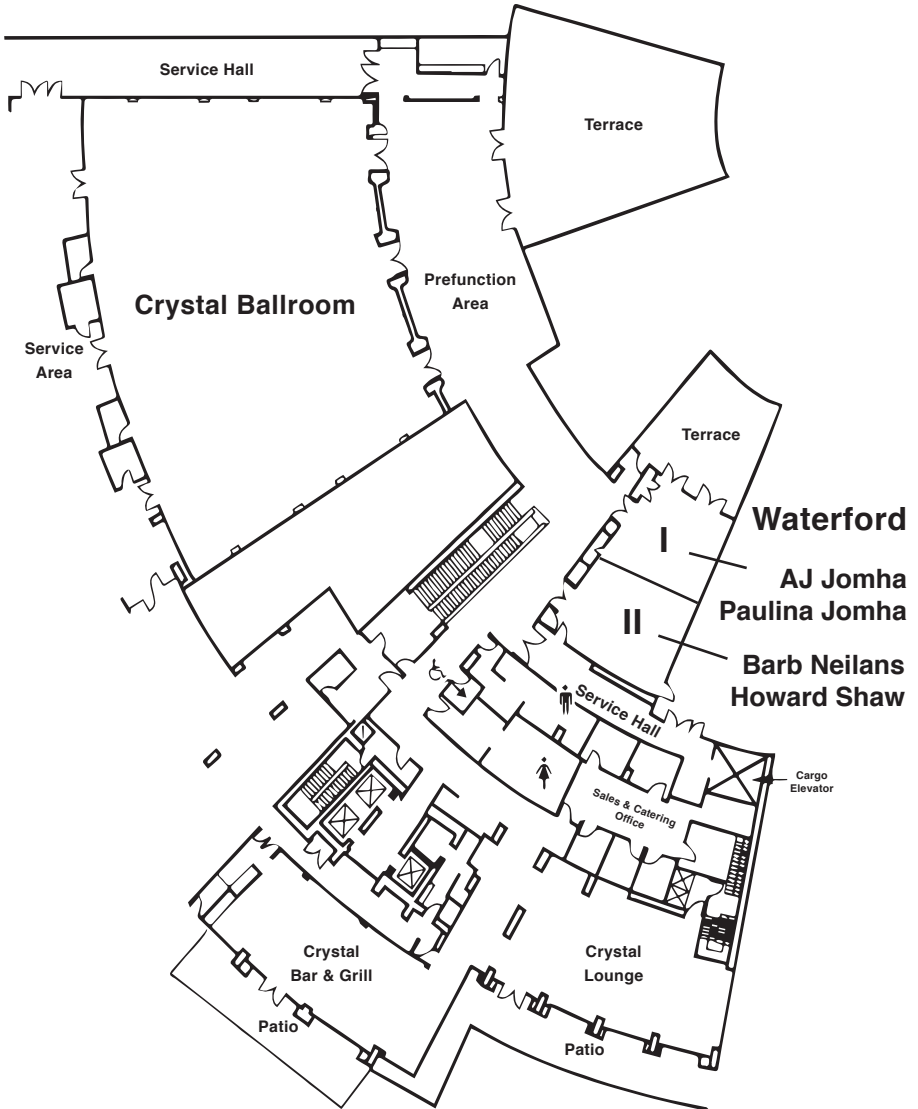

Lorna Pettit | wcsainfo@shaw.ca | 604.220.5804
Anton Bernstein | anton@globalshoe.ca | 604.996.0396

LEVEL TWO

LEVEL THREE

CRYSTAL BALLROOM

LEVEL EIGHT

LEVEL NINE

MICHAEL BLACK • ROOMS 825, 826

A woman with long brown hair, wearing a light blue long-sleeved button-down shirt and a matching light blue mini skirt, is sitting on a set of white, floating steps. She is wearing light blue and white striped wedge sandals. She is smiling and looking off to the right. The background is a plain, light grey wall.