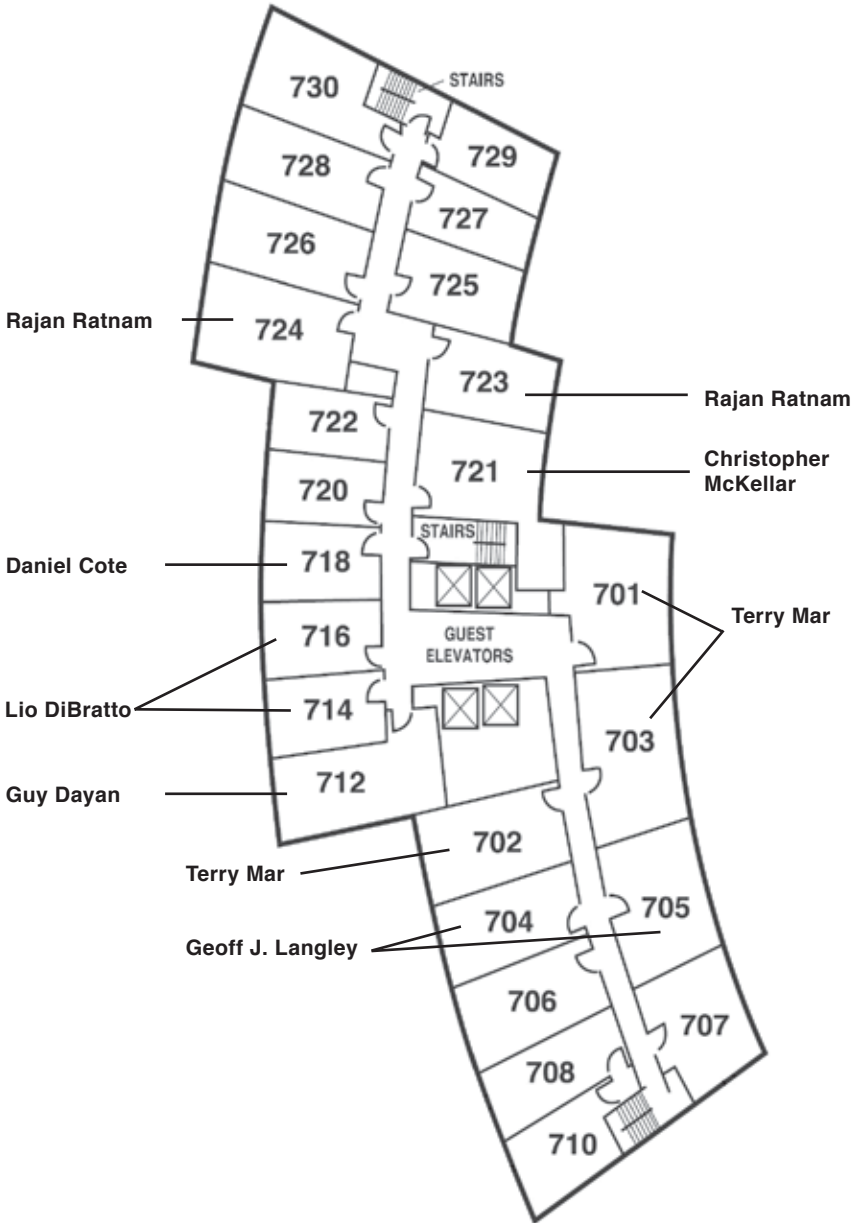

LEVEL SEVEN