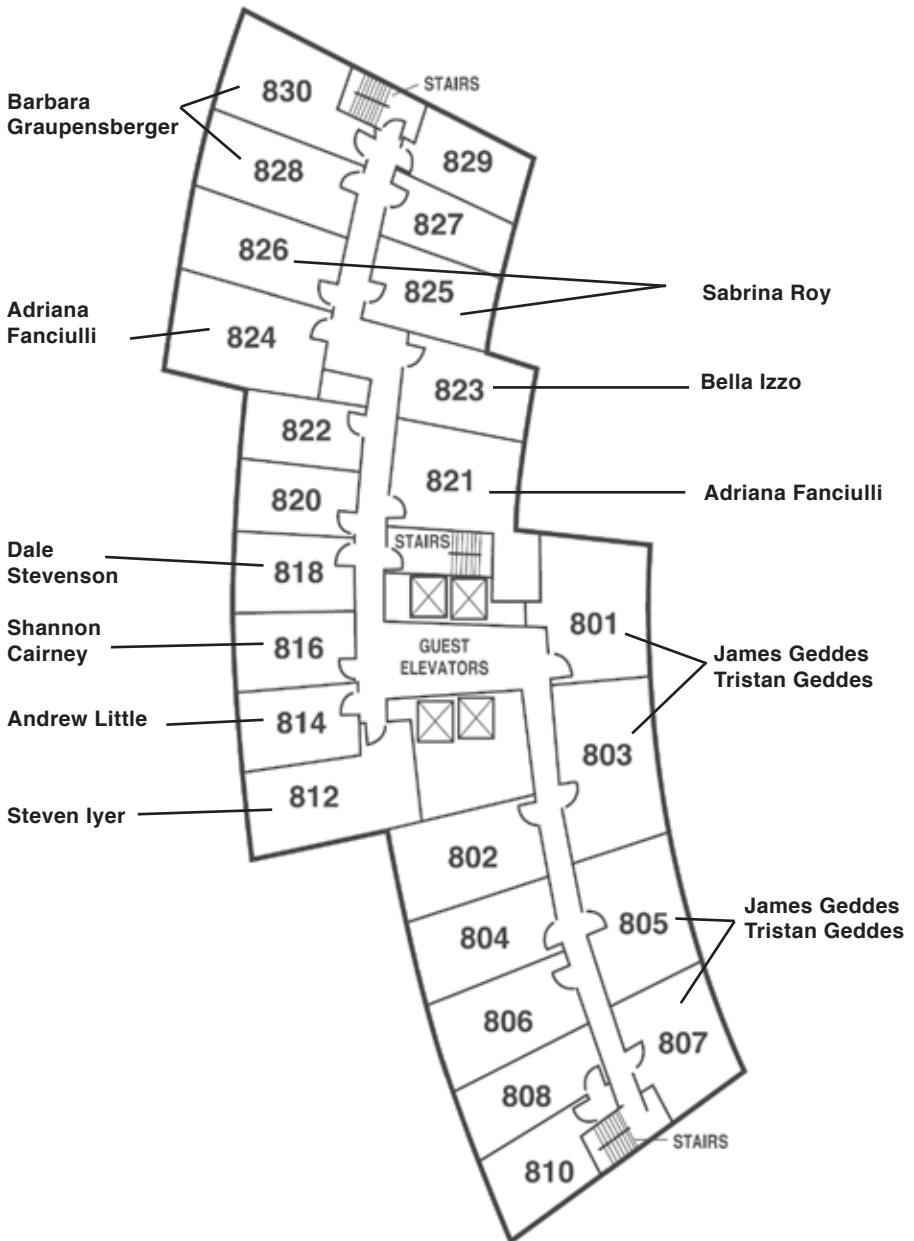

LEVEL EIGHT