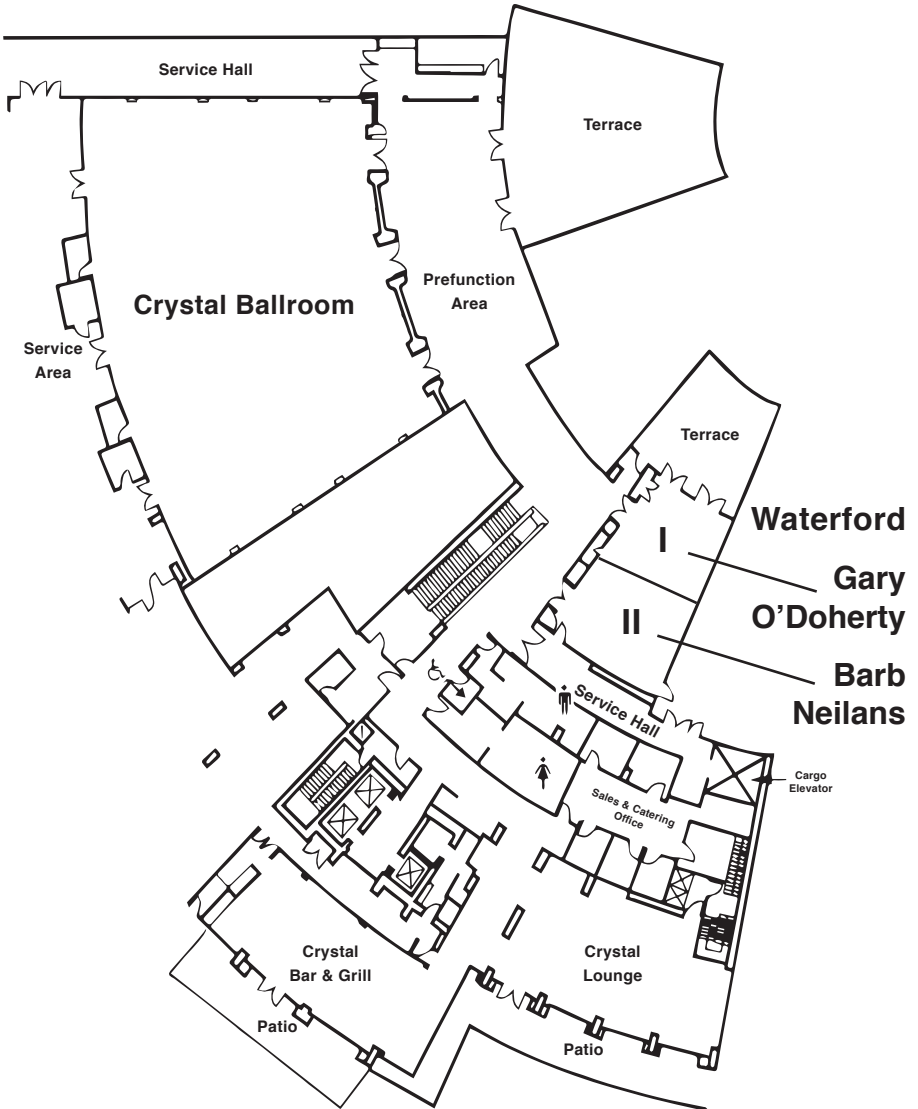

LEVEL THREE