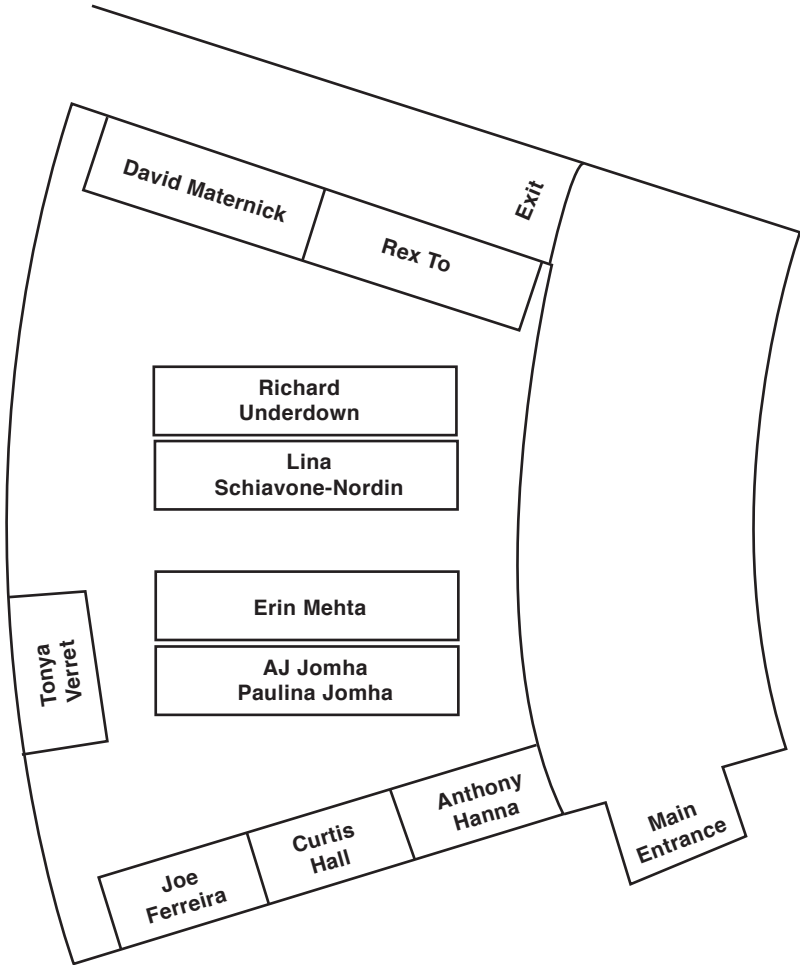

CRYSTAL BALLROOM